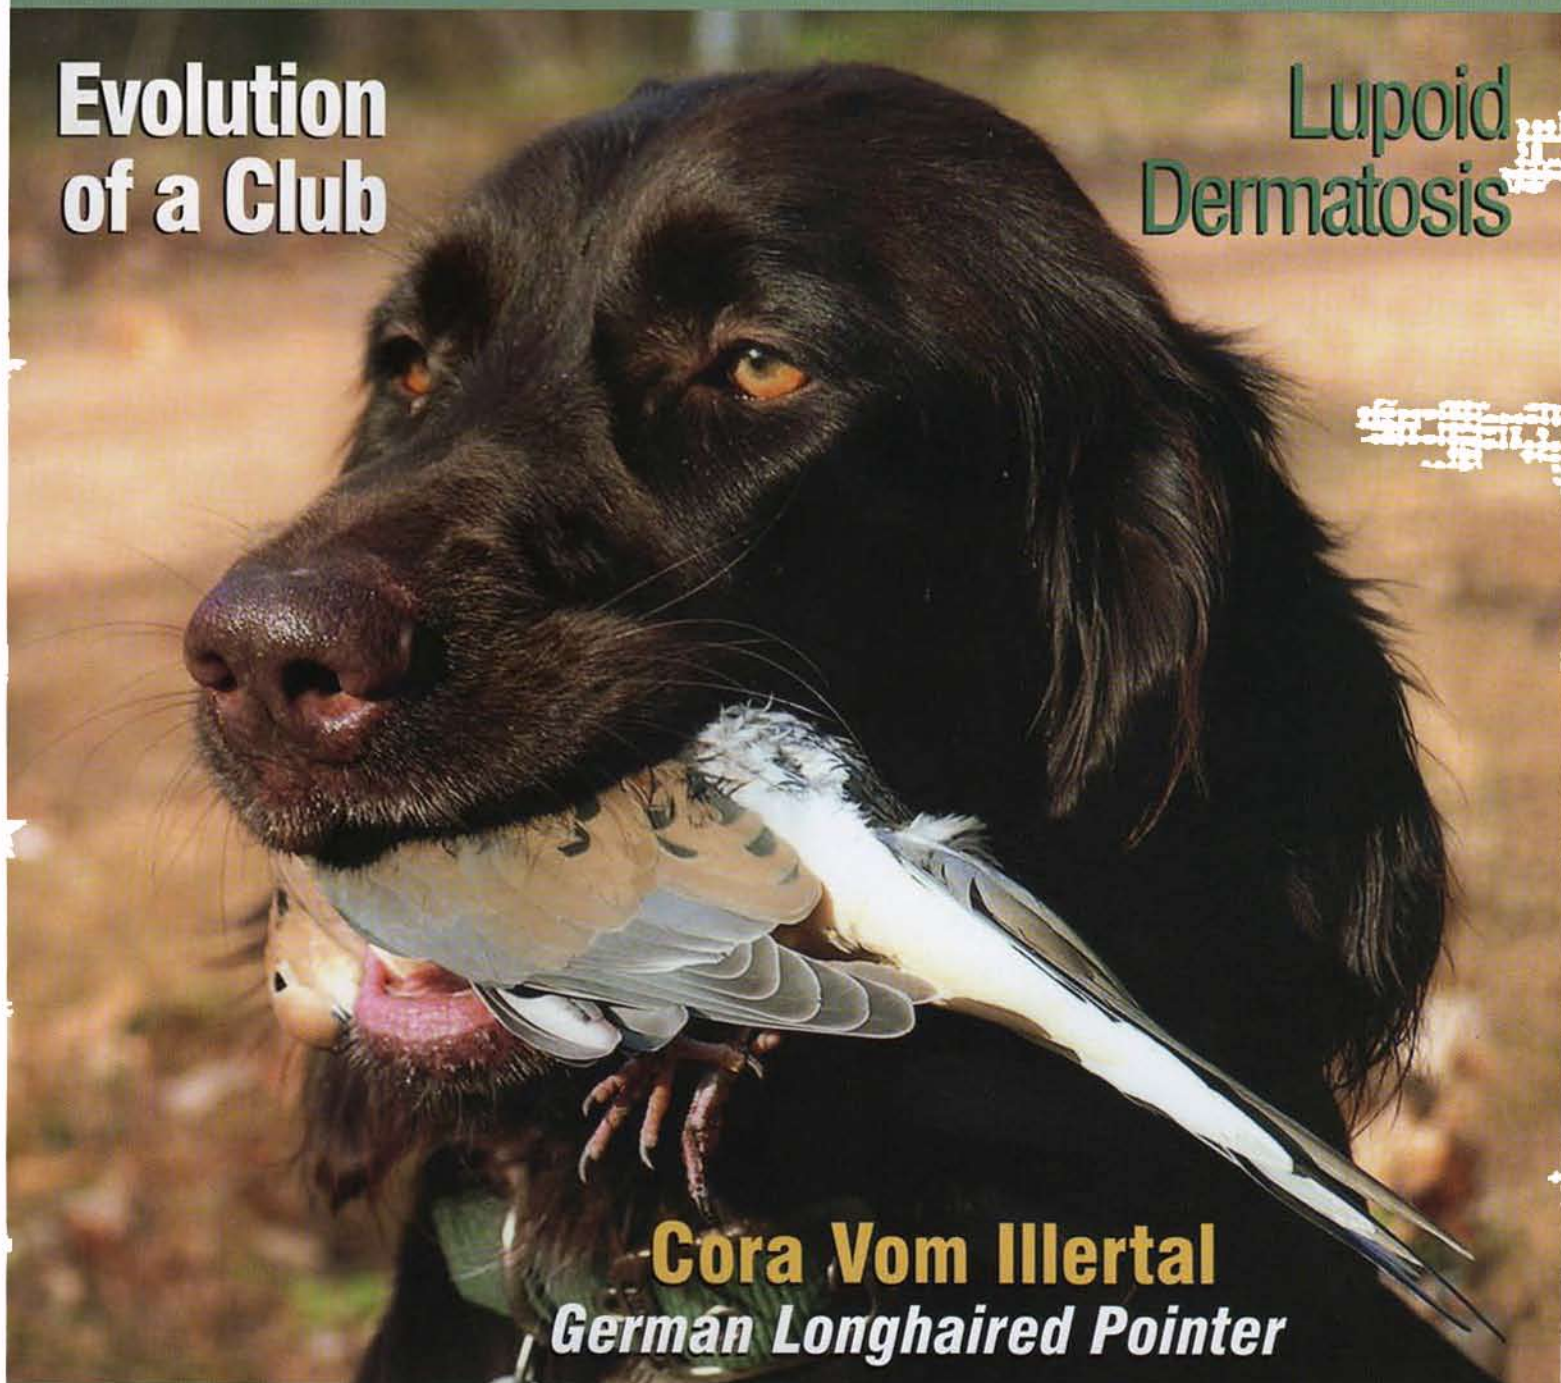

V E R S A T I L E HUNTING DOG

A Publication of The North American Versatile Hunting Dog Association • Volume XXXIX • No. 10 • October 2008

**Evolution
of a Club**

**Lupoid
Dermatitis**

Cora Vom Illertal
German Longhaired Pointer

Ask a Judge: UT Duck Search